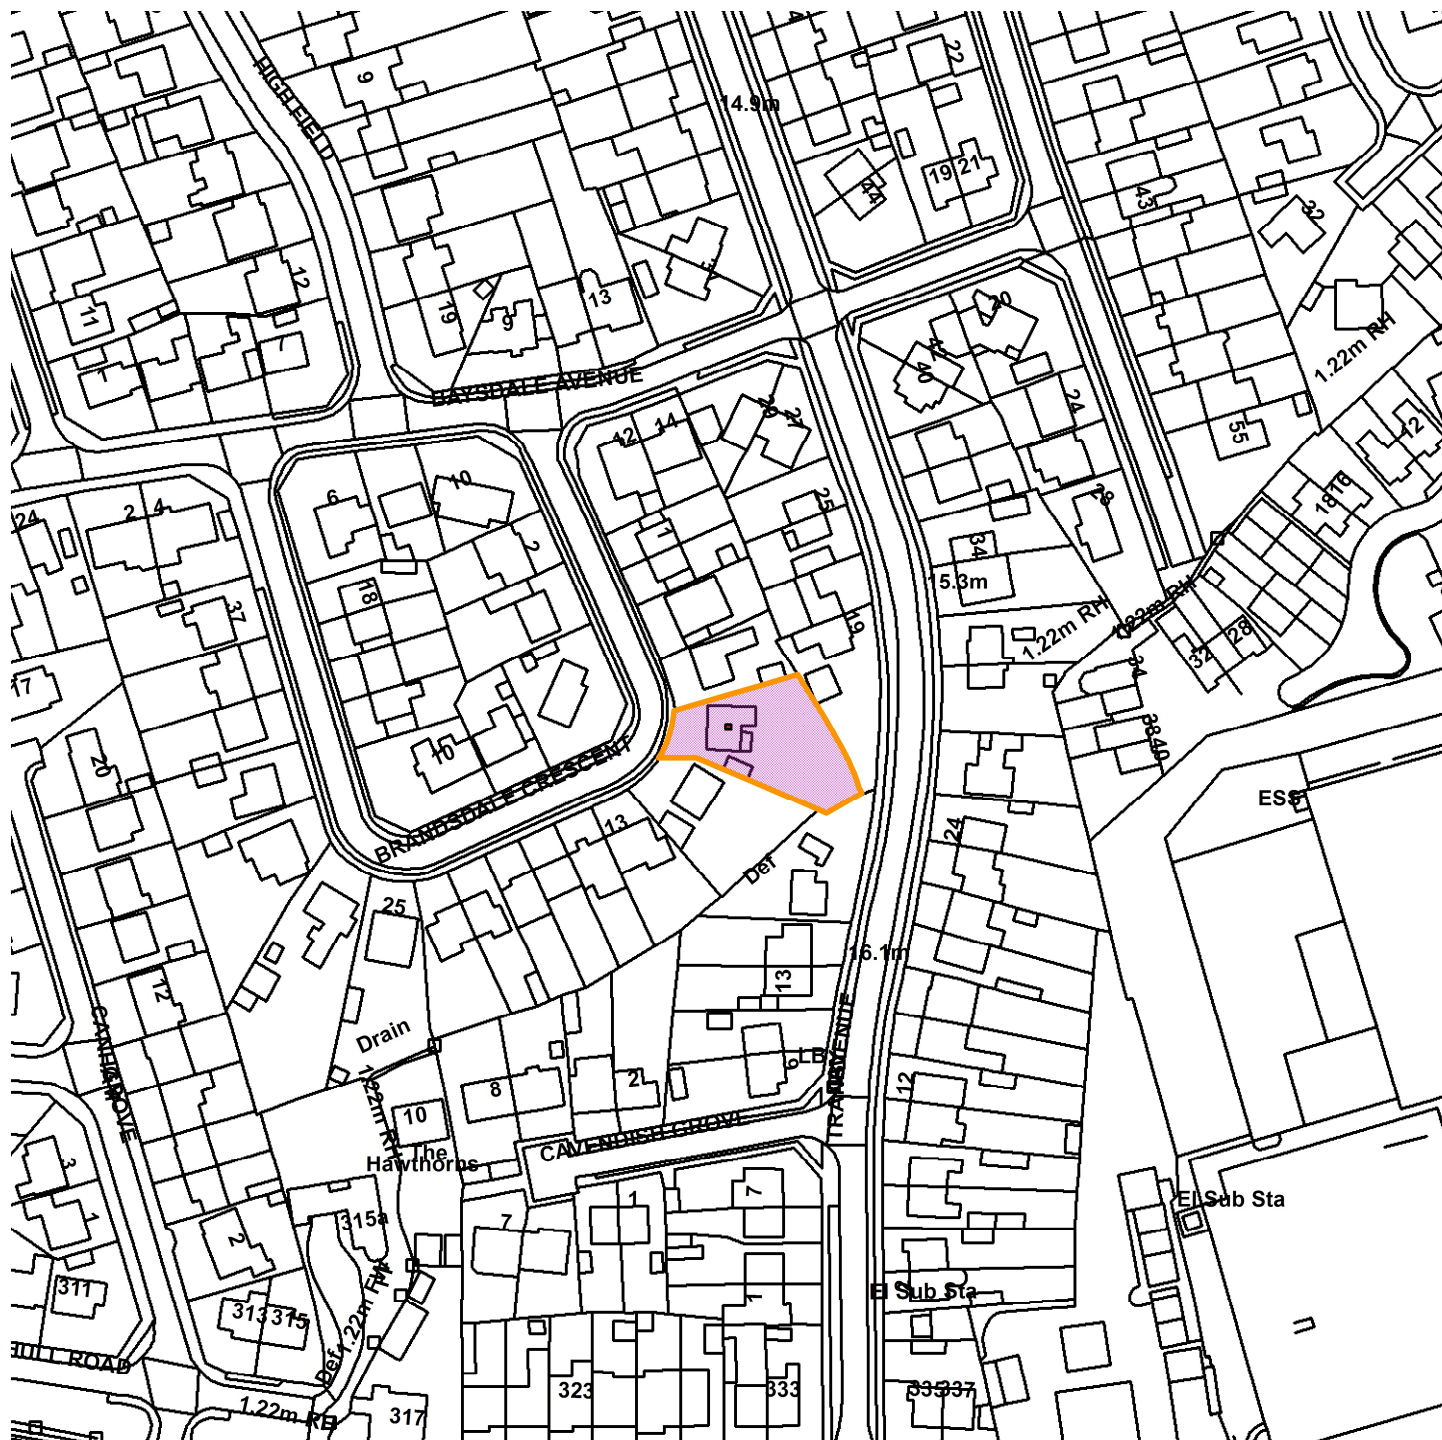

# 9 Bransdale Crescent, Osbaldwick, YO10 3PB

22/00003/FUL

GIS by ESRI (UK)

Scale : 1:1583

Reproduced from the Ordnance Survey map with the permission of the Controller of Her Majesty's Stationery Office © Crown Copyright 2000.

Unauthorised reproduction infringes Crown Copyright and may lead to prosecution or civil proceedings.

Produced using ESRI (UK)'s MapExplorer 2.0 - <http://www.esriuk.com>

<b>Organisation</b>	City of York Council
<b>Department</b>	Directorate of Place
<b>Comments</b>	Site Location Plan
<b>Date</b>	07 February 2022
<b>SLA Number</b>	